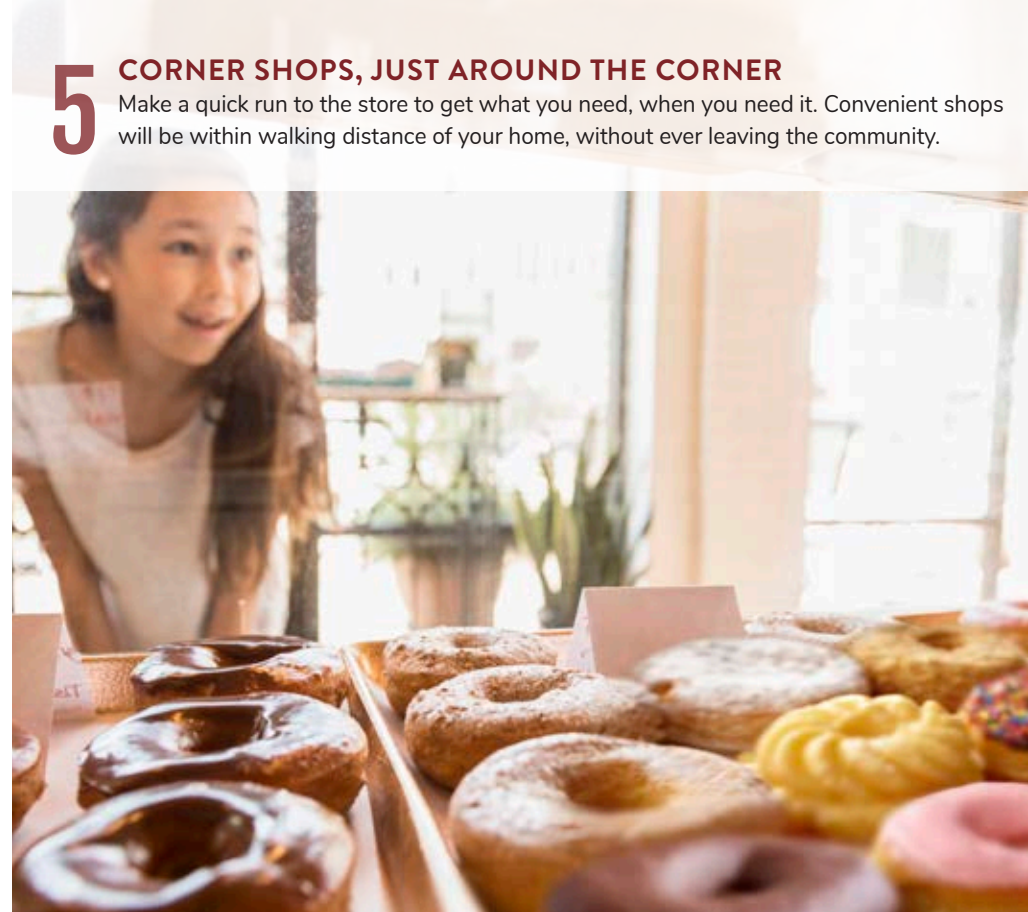

SANCTUARY GUIDE

10 REASONS
IT'S GOOD TO BE HOME

FIND YOUR CENTER

Center Lake Ranch is your sanctuary. Here, you'll live among the beauty of natural Florida with lush surroundings, intertwined in 1,000 acres of preserved uplands and lowlands, with beautiful ponds, canals, walking trails, and green spaces.

In the heart of St. Cloud, Center Lake Ranch is an oasis of calm from the noise and hubbub of fast-paced life, yet conveniently close to all your essential destinations.

5 CORNER SHOPS, JUST AROUND THE CORNER
Make a quick run to the store to get what you need, when you need it. Convenient shops will be within walking distance of your home, without ever leaving the community.